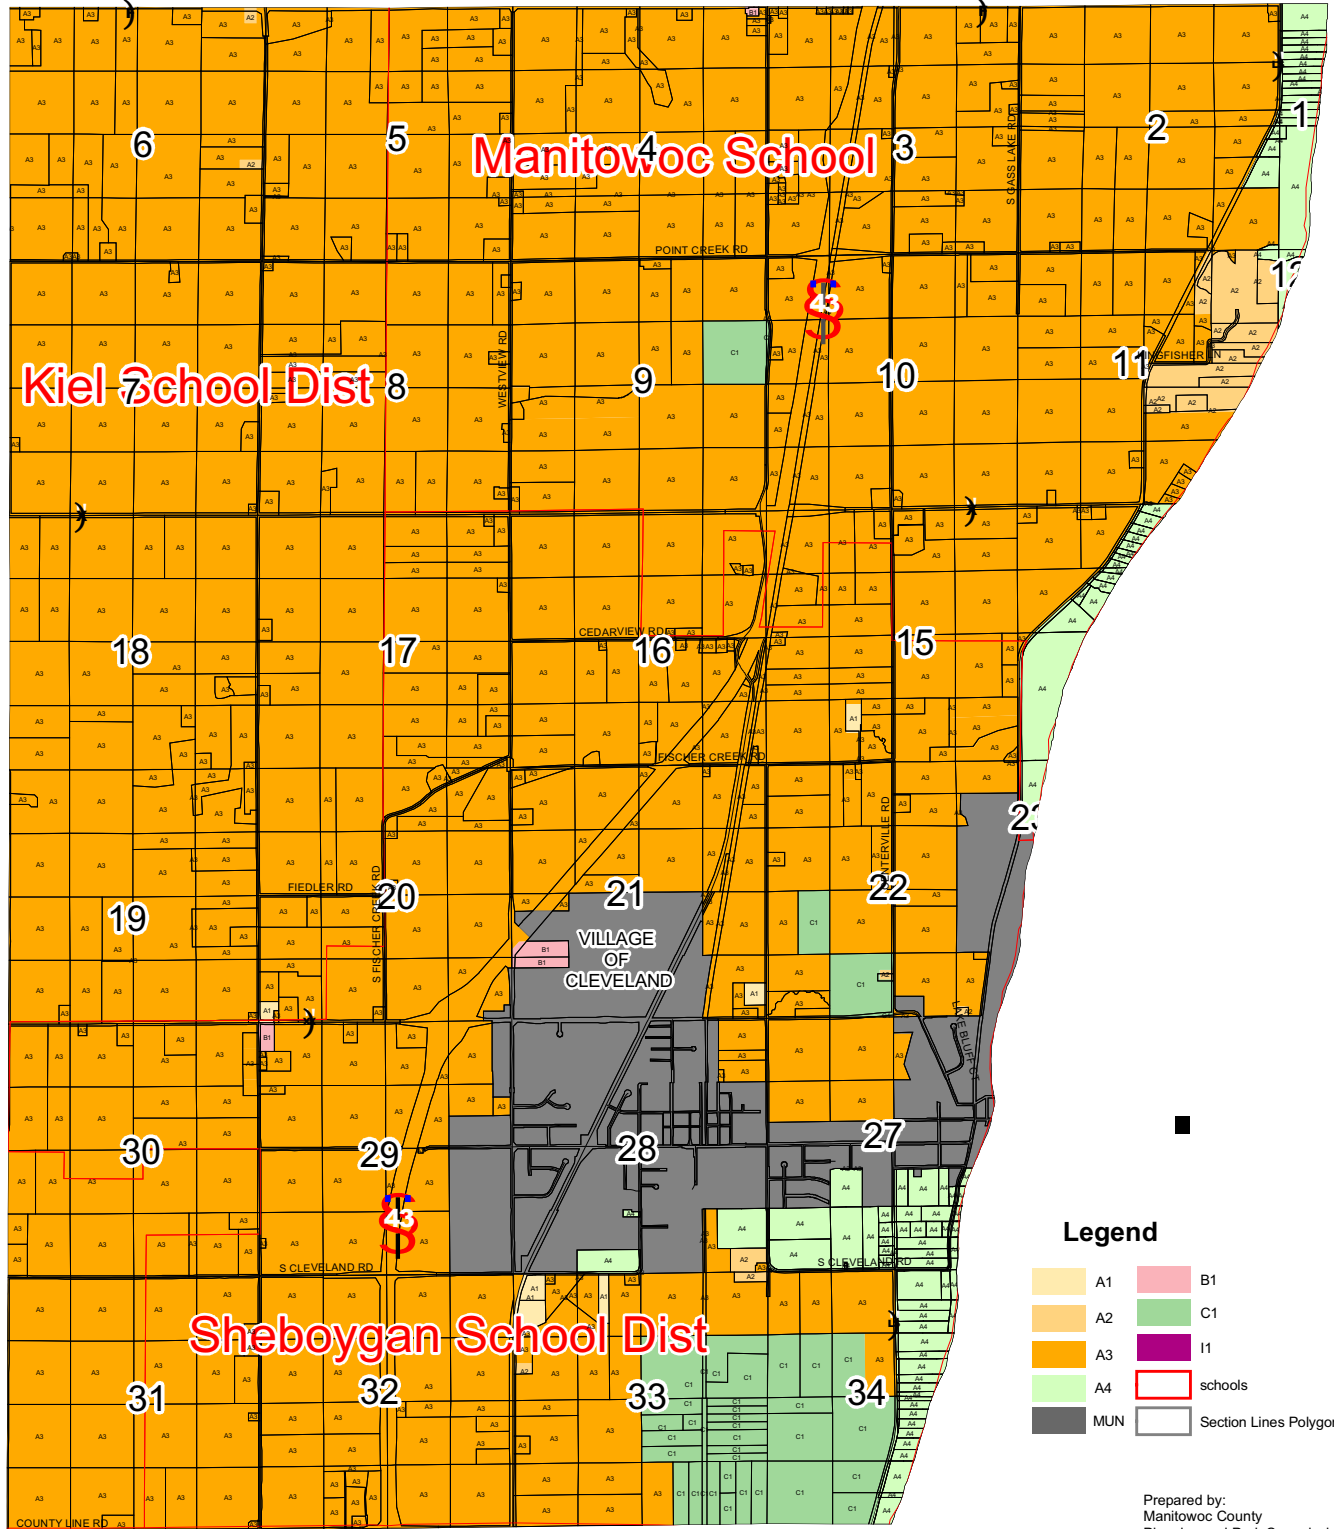

# TOWN OF CENTERVILLE ZONING MAP

**Legend**

 A1	 B1
 A2	 C1
 A3	 I1
 A4	 schools
 MUN	 Section Lines Polygon

Prepared by:  
Manitowoc County  
Planning and Park Commission  
April 12, 2005  
Lot line update May 3, 2005  
Zoning update May 5, 2005