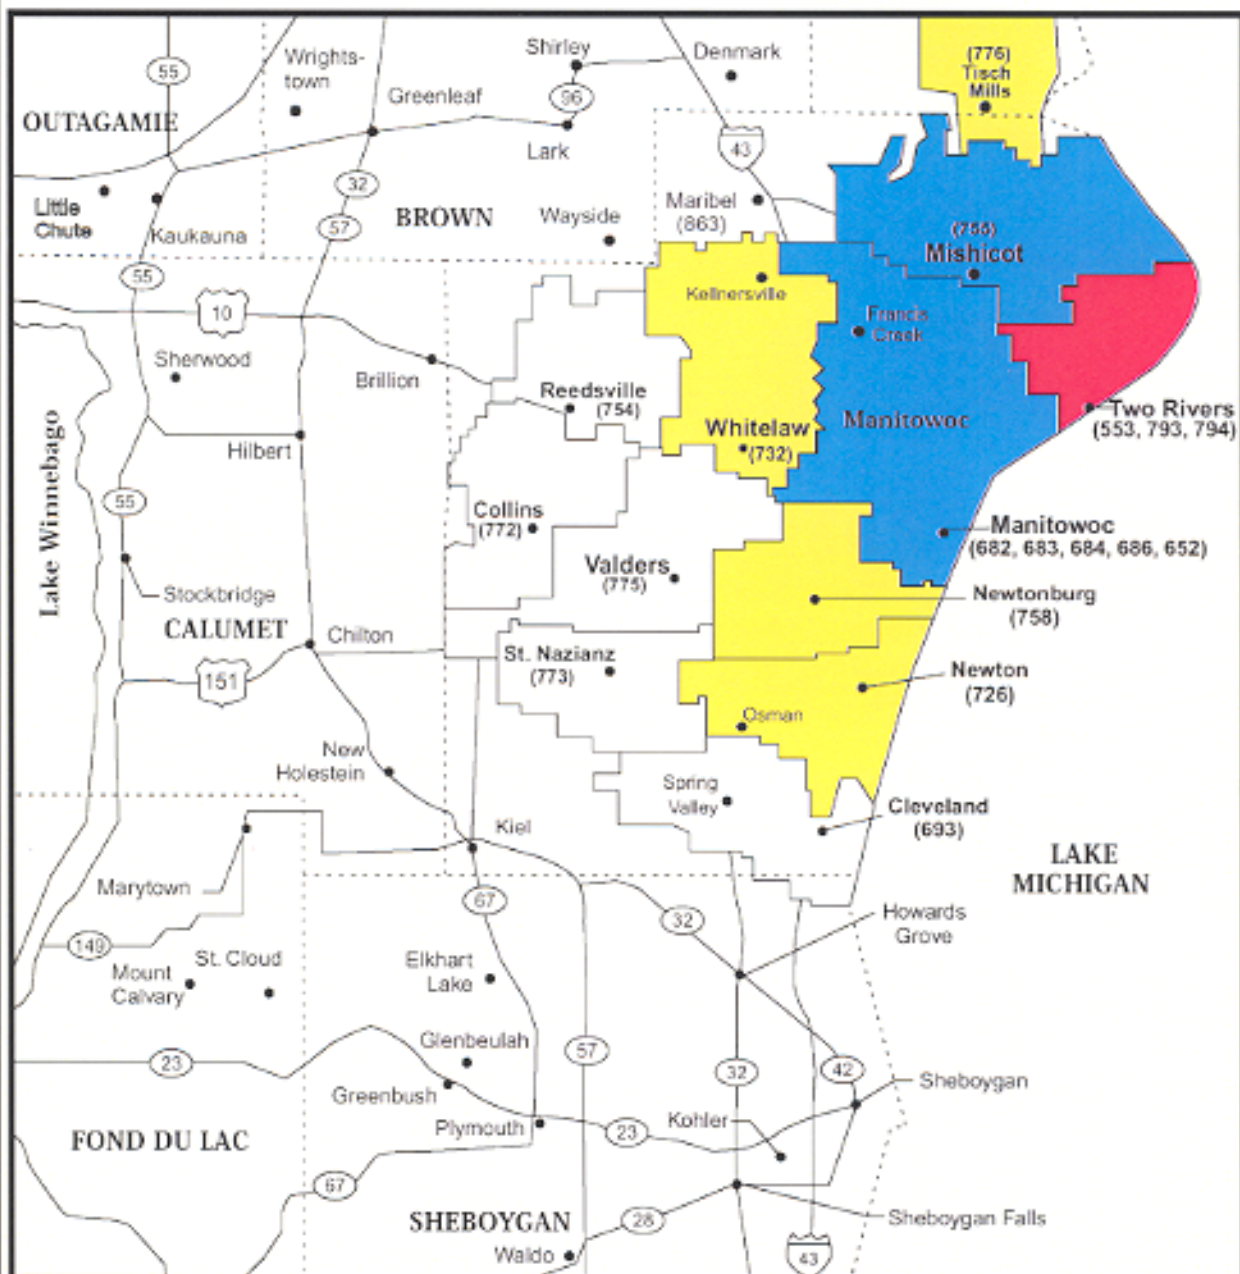

LAKEFIELD COMMUNICATIONS 553, 793 & 794 EXCHANGE

EXTENDED AREA SERVICE (EAS) AND EXTENDED COMMUNITY CALLING (ECC)

- | | | |
|------------------------------------|--|--|
| <p>LOCAL
Two Rivers</p> | <p>EAS (no charge)
Manitowoc
Mishicot</p> | <p>ECC (\$0.05 per minute)
Tisch Mills
Newton
Newtonburg
Whitelaw</p> |
|------------------------------------|--|--|